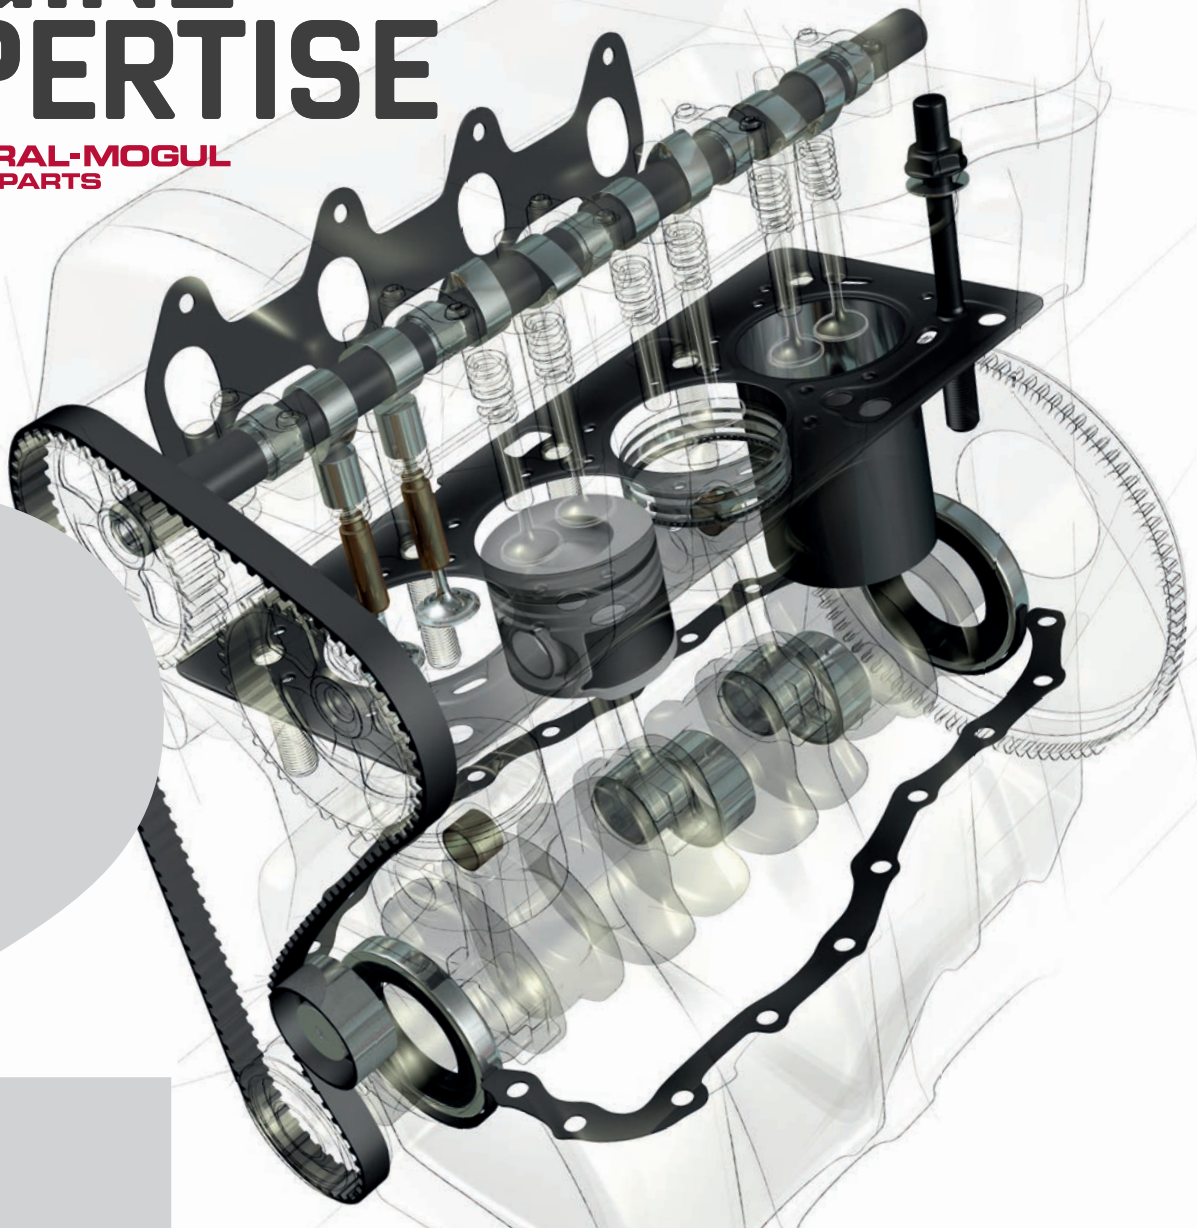

# ENGINE EXPERTISE

BY  **FEDERAL-MOGUL**  
MOTORPARTS

PSA Renault

CATMX1402

2015-2016