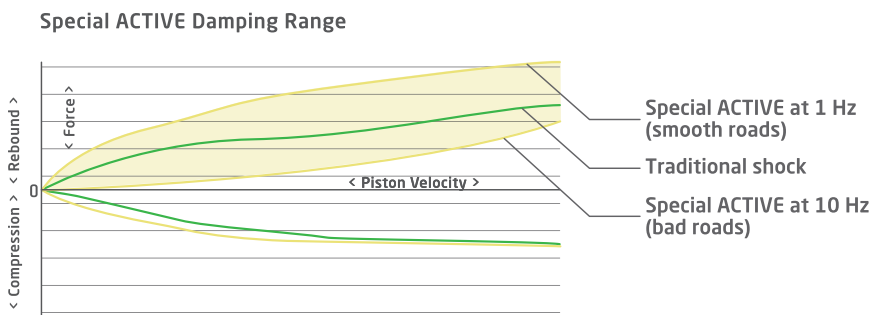

IMPROVE HANDLING WITHOUT COMPROMISING COMFORT

KONI Special ACTIVE is the next generation of premium shock absorbers that offer superior handling without compromising comfort. It is the latest advancement in the KONI product portfolio. Utilizing the most recent generation of KONI's patented Frequency Selective Damping Technology (ACTIVE Technology), it controls large body motions and cornering forces but smooths expansion joints and rough roads for improved comfort.

- Improves safety and road holding
- Technology proven on over 1.5 million factory equipped vehicles
- Secure and stable feeling for spirited driving
- Unrivalled aftermarket solution can be fitted to most new and older cars
- Driving refinement for cars, pick-ups, SUVs, etc.
- Technology that rivals expensive electronic systems
- Performance for driver and comfort for passengers in one